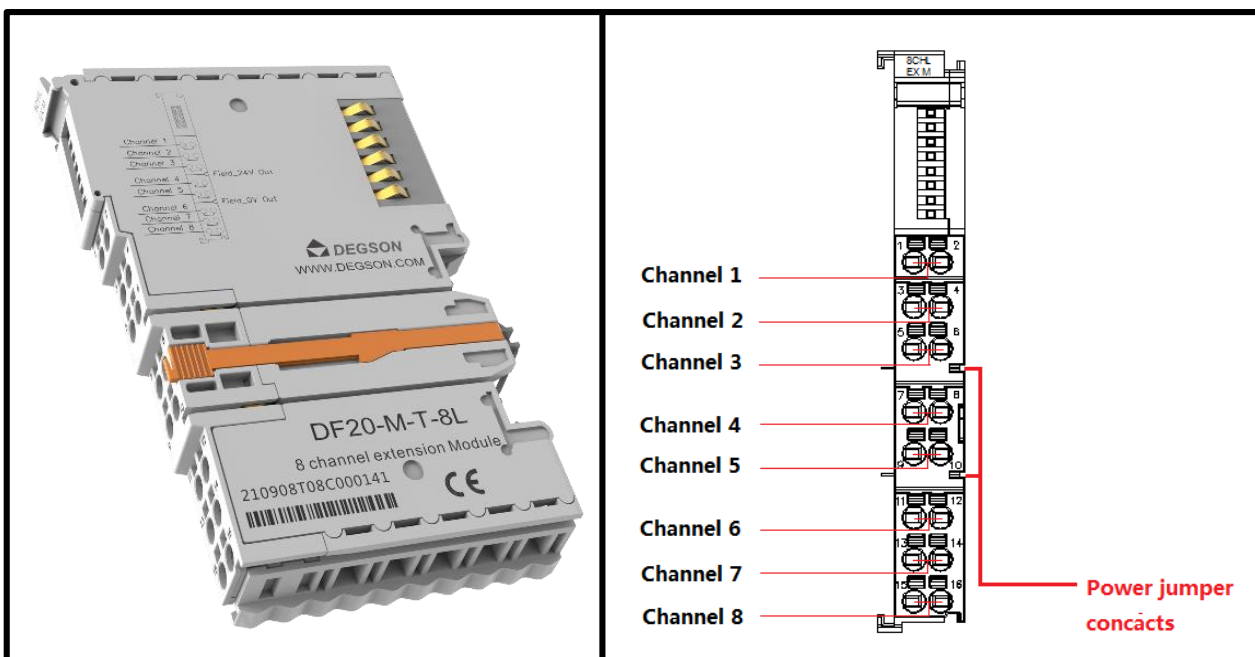

◆ 8 channel / 2 line extended (DF20-M-T-8L)

- Application and connection type independent of fieldbus.
- Provides 8-channel 2-wire extensions for external field.
- Protection level IP20.

2. Hardware Interface

● Wiring Terminal

No.		信号	说明
1	2	Extended CH 1	Provides 8-channel 2-wire extensions for external field.
3	4	Extended CH 2	
5	6	Extended CH 3	
7	8	Extended CH 4	
9	10	Extended CH 5	
11	12	Extended CH 6	
13	14	Extended CH 7	
15	16	Extended CH 8	

● **Wiring**

As shown in the picture:

Provides 8-channel 2-wire extensions for external field, Convenient cable routing.

3.Machinery installation

● **Dimension drawing**

The installation size is shown in the following figure (unit: mm):