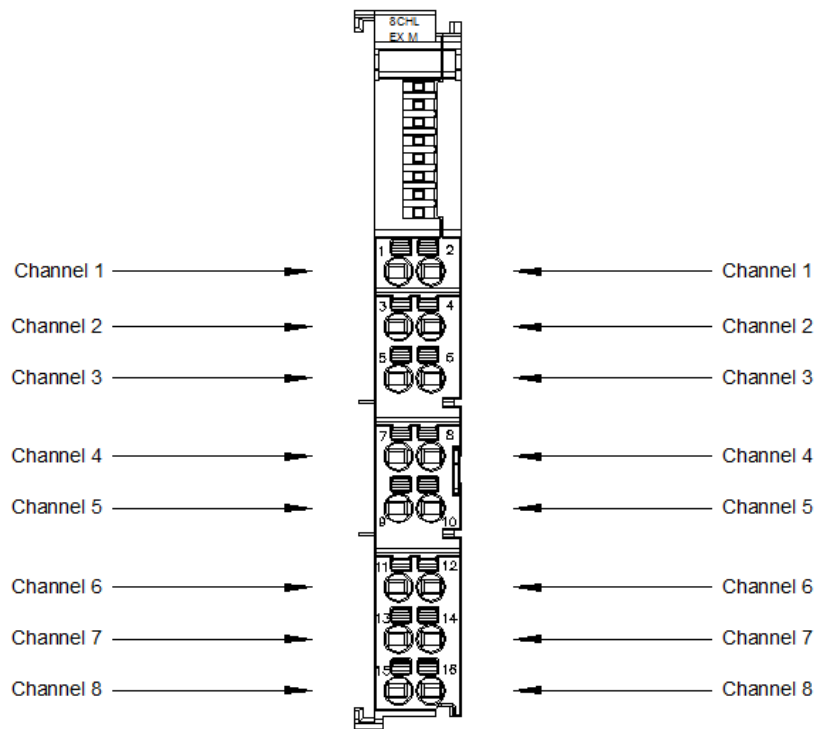

◆ 8 channel / 2 line extended (DF20-M-T-8L)

- Application and connection type independent of fieldbus.
- Provides 8-channel 2-wire extensions for external field.
- Protection level IP20.

2. Hardware Interface

● Wiring Terminal

No.		信号	说明
1	2	Extended CH 1	Provides 8-channel 2-wire extensions for external field.
3	4	Extended CH 2	
5	6	Extended CH 3	
7	8	Extended CH 4	
9	10	Extended CH 5	
11	12	Extended CH 6	
13	14	Extended CH 7	
15	16	Extended CH 8	

● **Wiring**

As shown in the picture:

Provides 8-channel 2-wire extensions for external field, Convenient cable routing.

3.Machinery installation

● **Dimension drawing**

The installation size is shown in the following figure (unit: mm):